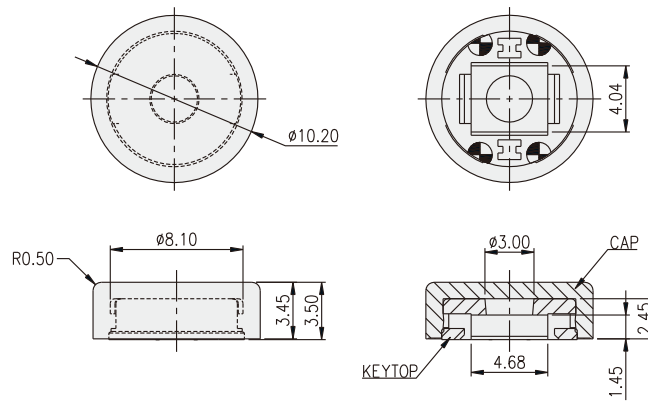

**HOW TO ORDER**

**KTL - [ ] A [ ]**

R=Round  
S=Square

Color:  
Y=Yellow  
B=Blue  
R=Red  
I=Ivory  
K=Black  
G=Green  
S=Salmon

Round 10.20mm or  
Square 10.20mm

**PACKAGE**

<Bag>  
500 pcs.

**KTL-RA**