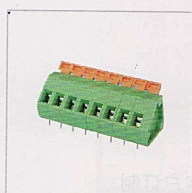

产品系列介绍
PRODUCTS PRESENTATION

欧式接线端子
Euro Terminal Block

栅栏式接线端子
Barrier Terminal Block

插拔式接线端子
Pluggable Terminal Block

弹簧式接线端子
Spring Terminal Block

轨道式接线端子
Din-rail Terminal Block

笼式弹簧式接线端子(Q型)
Cage Spring Terminal Block

穿墙式接线端子(H型)
Penetrating Wall Terminal Block

客户订制
Custom Design

螺钉
Screw

冲压件
Metal Stamping

模具
Tooling&Moulds

Ordering Format 产品采购订单格式

PTB 750B - 03 - □ - □ - 06 - □ - M*

系列	型号	类型	间距	位数	颜色	特殊选项
Series	Type	Style	Pitch	Poles	Color	Options

Pitch Description 产品间距对照表

1=5.00mm 2=5.08mm 3=6.35mm 4=7.50mm
5=7.62mm 6=9.50mm 7=10.00mm 8=10.16mm

Color Description 产品颜色对照表

● 0=灰白 (Greyish White) ● 1=黑 (Black) ● 2=蓝 (Blue) ● 3=绿 (Green)
● 4=深灰 (Dark Grey) ○ 5=白色 (White) ● 9=杰灰 (Light Grey) ● 11=咖啡色 (Coffee)