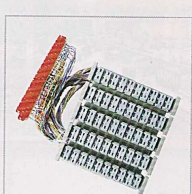

产品系列介绍
PRODUCTS PRESENTATION

欧式接线端子
Euro Terminal Block

栅栏式接线端子
Barrier Terminal Block

插拔式接线端子
Pluggable Terminal Block

弹簧式接线端子
Spring Terminal Block

轨道式接线端子
Din-rail Terminal Block

笼式弹簧式接线端子(Q型)
Cage Spring Terminal Block

穿墙式接线端子(H型)
Penetrating Wall Terminal Block

客户订制
Custom Design

螺钉
Screw

冲压件
Metal Stamping

模具
Tooling&Moulds

Ordering Format 产品采购订单格式

PTB 750B - 03 - □ - □ - 06 - □ - M*

系列	型号	类型	间距	位数	颜色	特殊选项
Series	Type	Style	Pitch	Poles	Color	Options

Pitch Description 产品间距对照表

1=5.00mm 2=5.08mm 3=6.35mm 4=7.50mm
5=7.62mm 6=9.50mm 7=10.00mm 8=10.16mm

Color Description 产品颜色对照表

● 0=灰白 (Greyish White) ● 1=黑 (Black) ● 2=蓝 (Blue) ● 3=绿 (Green)
● 4=深灰 (Dark Grey) ○ 5=白色 (White) ● 9=杰灰 (Light Grey) ● 11=咖啡色 (Coffee)