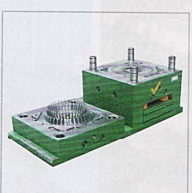

穿墙式接线端子(H型)
Penetrating Wall Terminal Block

客户订制
Custom Design

螺钉
Screw

冲压件
Metal Stamping

模具
Tooling&Moulds

Ordering Format 产品采购订单格式

PTB 750B - 03 - □ - □ - 06 - □ - M*

系列	型号	类型	间距	位数	颜色	特殊选项
Series	Type	Style	Pitch	Poles	Color	Options

Pitch Description 产品间距对照表

1=5.00mm 2=5.08mm 3=6.35mm 4=7.50mm
5=7.62mm 6=9.50mm 7=10.00mm 8=10.16mm

Color Description 产品颜色对照表

● 0=灰白 (Greyish White) ● 1=黑 (Black) ● 2=蓝 (Blue) ● 3=绿 (Green)
● 4=深灰 (Dark Grey) ○ 5=白色 (White) ● 9=杰灰 (Light Grey) ● 11=咖啡色 (Coffee)