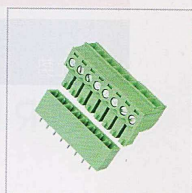

产品系列介绍
PRODUCTS PRESENTATION

欧式接线端子
Euro Terminal Block

栅栏式接线端子
Barrier Terminal Block

插拔式接线端子
Pluggable Terminal Block

弹簧式接线端子
Spring Terminal Block

轨道式接线端子
Din-rail Terminal Block

笼式弹簧式接线端子(Q型)
Cage Spring Terminal Block

穿墙式接线端子(H型)
Penetrating Wall Terminal Block

客户订制
Custom Design

螺钉
Screw

冲压件
Metal Stamping

模具
Tooling&Moulds

Ordering Format 产品采购订单格式

PTB 750B - 03 - □ - □ - 06 - □ - M*

系列	型号	类型	间距	位数	颜色	特殊选项
Series	Type	Style	Pitch	Poles	Color	Options

Pitch Description 产品间距对照表

1=5.00mm 2=5.08mm 3=6.35mm 4=7.50mm
5=7.62mm 6=9.50mm 7=10.00mm 8=10.16mm

Color Description 产品颜色对照表

● 0=灰白 (Greyish White) ● 1=黑 (Black) ● 2=蓝 (Blue) ● 3=绿 (Green)
● 4=深灰 (Dark Grey) ○ 5=白色 (White) ● 9=杰灰 (Light Grey) ● 11=咖啡色 (Coffee)