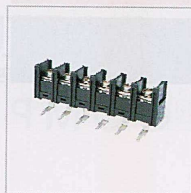

产品系列介绍
PRODUCTS PRESENTATION

欧式接线端子
Euro Terminal Block

栅栏式接线端子
Barrier Terminal Block

插拔式接线端子
Pluggable Terminal Block

弹簧式接线端子
Spring Terminal Block

轨道式接线端子
Din-rail Terminal Block

笼式弹簧式接线端子(Q型)
Cage Spring Terminal Block

穿墙式接线端子(H型)
Penetrating Wall Terminal Block

客户订制
Custom Design

螺钉
Screw

冲压件
Metal Stamping

模具
Tooling&Moulds

Ordering Format 产品采购订单格式

PTB 750B - 03 - □ - □ - 06 - □ - M*

系列	型号	类型	间距	位数	颜色	特殊选项
Series	Type	Style	Pitch	Poles	Color	Options

Pitch Description 产品间距对照表

1=5.00mm 2=5.08mm 3=6.35mm 4=7.50mm
5=7.62mm 6=9.50mm 7=10.00mm 8=10.16mm

Color Description 产品颜色对照表

● 0=灰白 (Greyish White) ● 1=黑 (Black) ● 2=蓝 (Blue) ● 3=绿 (Green)
● 4=深灰 (Dark Grey) ○ 5=白色 (White) ● 9=杰灰 (Light Grey) ● 11=咖啡色 (Coffee)