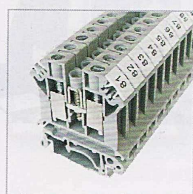

产品系列介绍
PRODUCTS PRESENTATION

欧式接线端子
Euro Terminal Block

栅栏式接线端子
Barrier Terminal Block

插拔式接线端子
Pluggable Terminal Block

弹簧式接线端子
Spring Terminal Block

轨道式接线端子
Din-rail Terminal Block

笼式弹簧式接线端子(Q型)
Cage Spring Terminal Block

穿墙式接线端子(H型)
Penetrating Wall Terminal Block

客户订制
Custom Design

螺钉
Screw

冲压件
Metal Stamping

模具
Tooling&Moulds

Ordering Format 产品采购订单格式

PTB 750B - 03 - □ - □ - 06 - □ - M*

系列	型号	类型	间距	位数	颜色	特殊选项
Series	Type	Style	Pitch	Poles	Color	Options

Pitch Description 产品间距对照表

1=5.00mm 2=5.08mm 3=6.35mm 4=7.50mm
5=7.62mm 6=9.50mm 7=10.00mm 8=10.16mm

Color Description 产品颜色对照表

● 0=灰白 (Greyish White) ● 1=黑 (Black) ● 2=蓝 (Blue) ● 3=绿 (Green)
● 4=深灰 (Dark Grey) ○ 5=白色 (White) ● 9=杰灰 (Light Grey) ● 11=咖啡色 (Coffee)