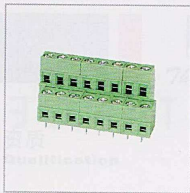

产品系列介绍
PRODUCTS PRESENTATION

欧式接线端子
Euro Terminal Block

栅栏式接线端子
Barrier Terminal Block

插拔式接线端子
Pluggable Terminal Block

弹簧式接线端子
Spring Terminal Block

轨道式接线端子
Din-rail Terminal Block

笼式弹簧式接线端子(Q型)
Cage Spring Terminal Block

穿墙式接线端子(H型)
Penetrating Wall Terminal Block

客户订制
Custom Design

螺钉
Screw

冲压件
Metal Stamping

模具
Tooling&Moulds

Ordering Format 产品采购订单格式

PTB 750B - 03 - □ - □ - 06 - □ - M*

系列	型号	类型	间距	位数	颜色	特殊选项
Series	Type	Style	Pitch	Poles	Color	Options

Pitch Description 产品间距对照表

1=5.00mm 2=5.08mm 3=6.35mm 4=7.50mm
5=7.62mm 6=9.50mm 7=10.00mm 8=10.16mm

Color Description 产品颜色对照表

● 0=灰白 (Greyish White) ● 1=黑 (Black) ● 2=蓝 (Blue) ● 3=绿 (Green)
● 4=深灰 (Dark Grey) ○ 5=白色 (White) ● 9=杰灰 (Light Grey) ● 11=咖啡色 (Coffee)